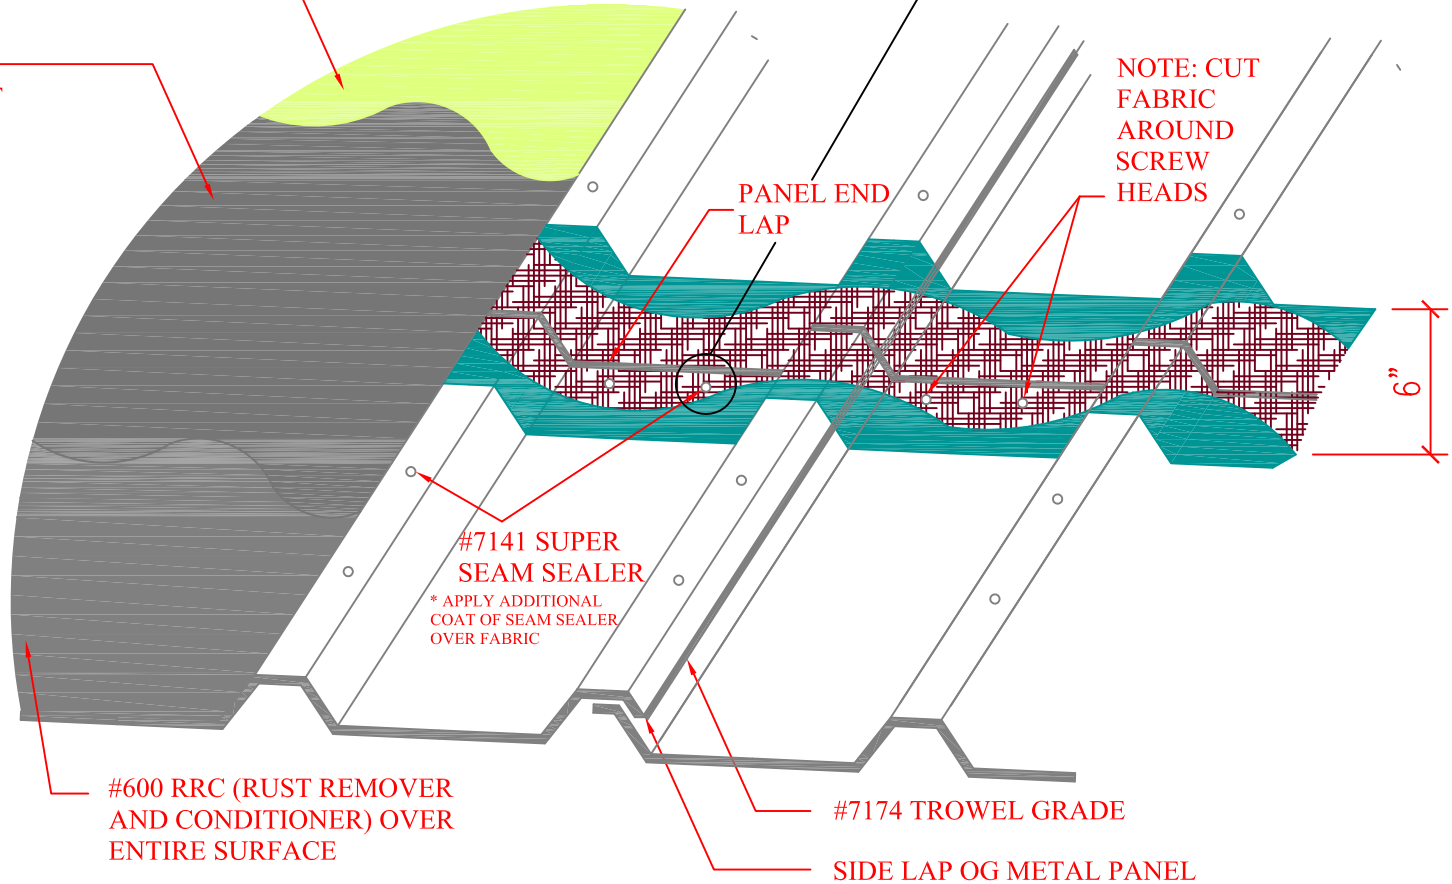

#7140 JUST SUPER AT 1.5 GALLONS PER 100 SF

#7145 GRAY AT 1.5 GALLONS PER 100 SF

**M2**

Organization:  
**TRUCO, INC.**

Title:  
**TYPICAL R-PANEL ROOD / SEAM**

THESE DRAWINGS ARE THE PROPERTY OF TRUCO, INC. AND ARE NOT TO BE COPIED OR REPRODUCED WITHOUT WRITTEN APPROVAL FROM TRUCO, INC.